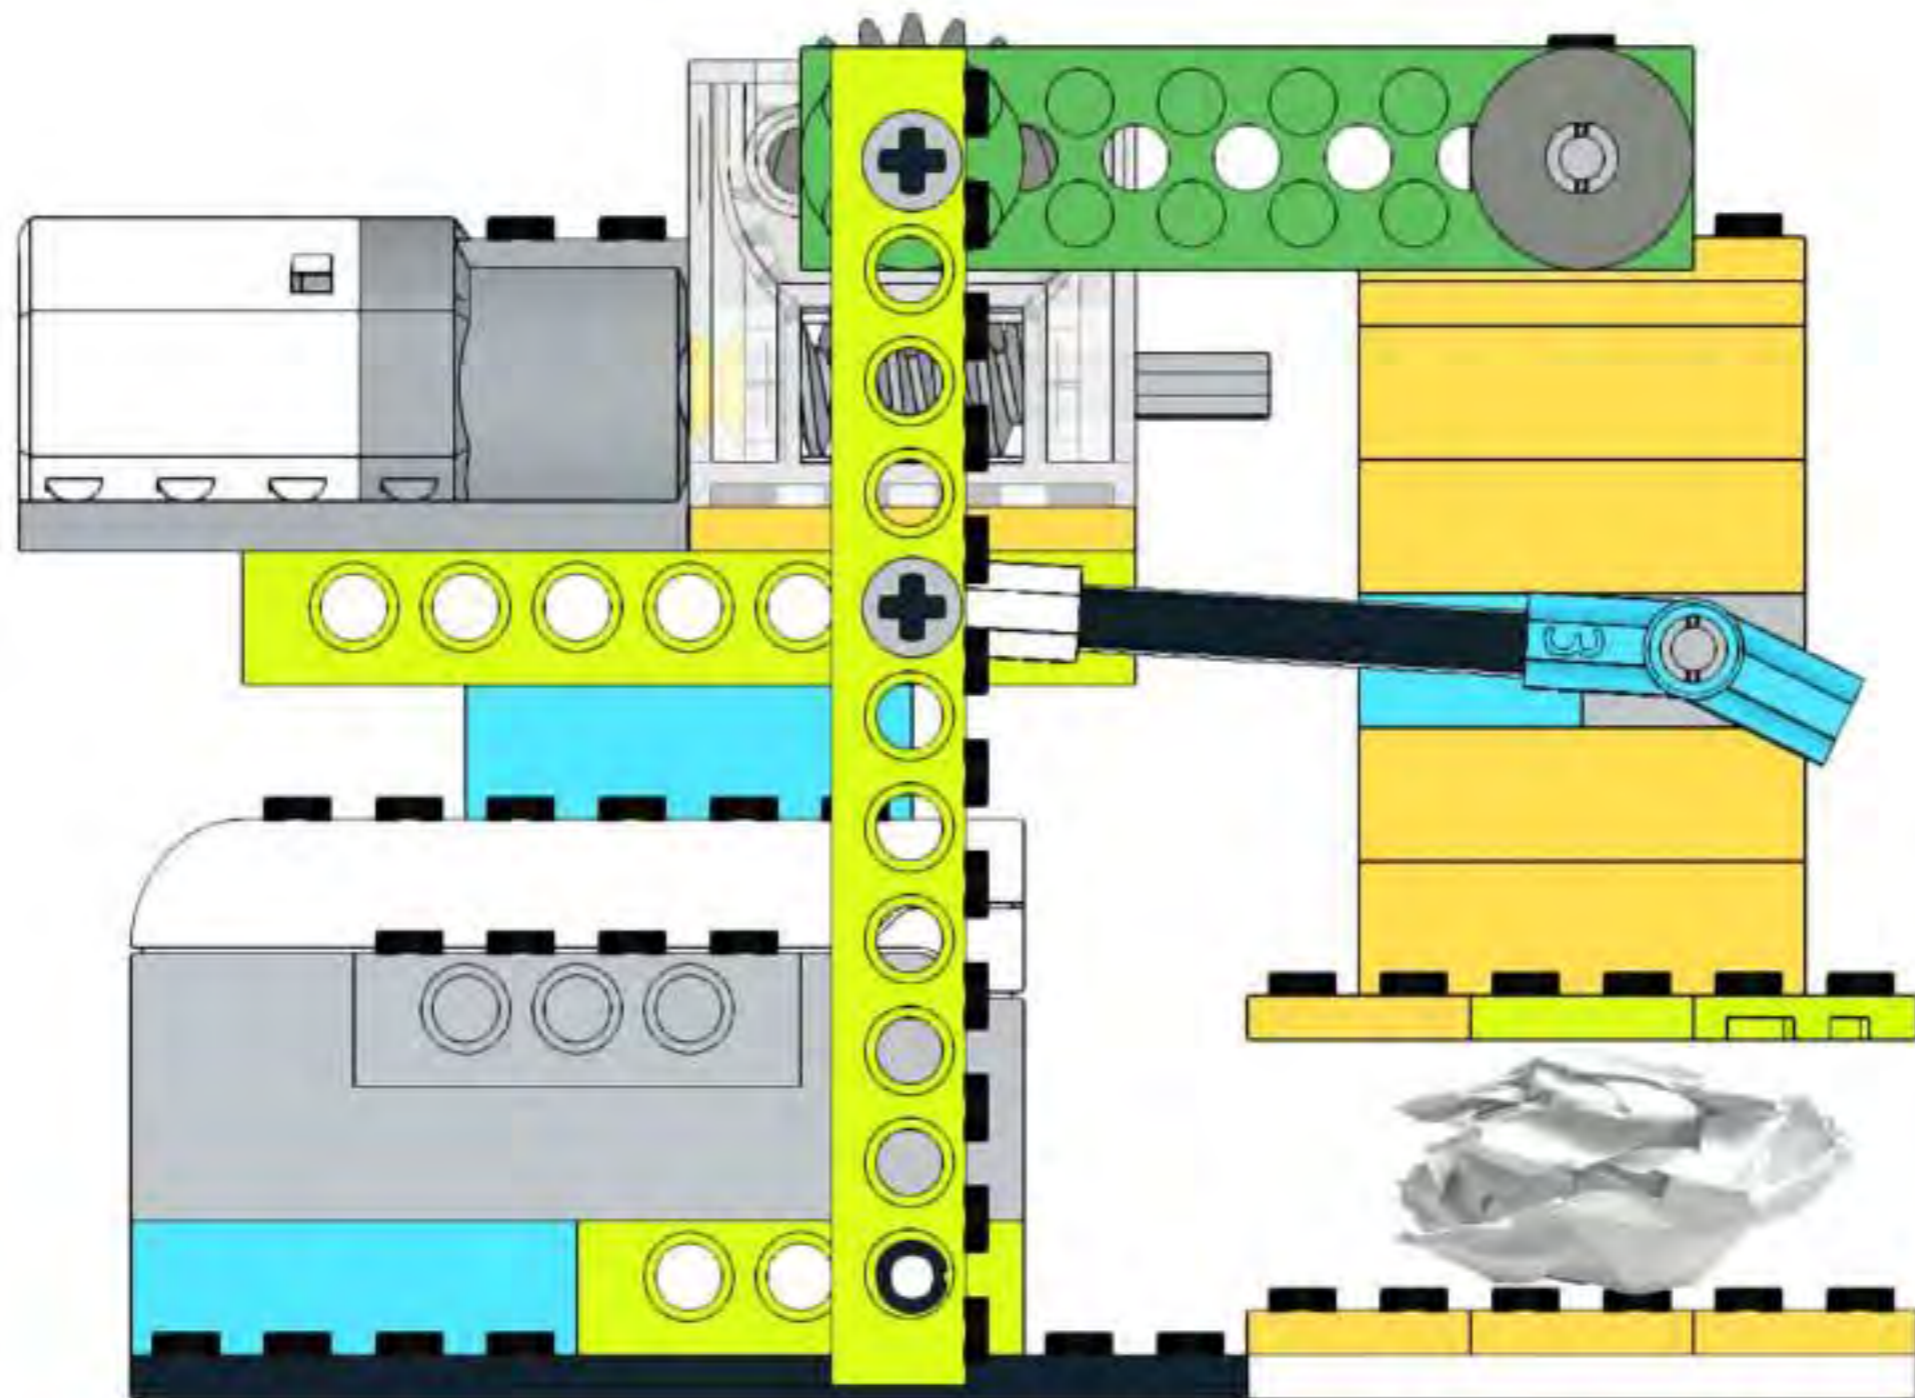

11

12

13

2x

15

1x

1x

16

2x

Row 1: A sequence of four blocks. The first is a yellow rounded rectangle with a green play button. The second is a green square with a white robot head icon and a white hand cursor icon; below it is a white box with the number '3'. The third is a green square with a white robot head icon and a white circular arrow icon. The fourth is a green square with a white robot head icon and a white hourglass icon; below it is a white box with the number '1.3'.

Row 2: A sequence of two blocks. The first is a yellow rounded rectangle with a green play button. The second is a green square with a white robot head icon and a white 'X' icon.

Row 3: A sequence of four blocks. The first is a yellow rounded rectangle with a green play button. The second is a green square with a white robot head icon and a white hand cursor icon; below it is a white box with the number '3'. The third is a green square with a white robot head icon and a white circular arrow icon. The fourth is a green square with a white robot head icon and a white hourglass icon; below it is a white box with the number '1.3'.