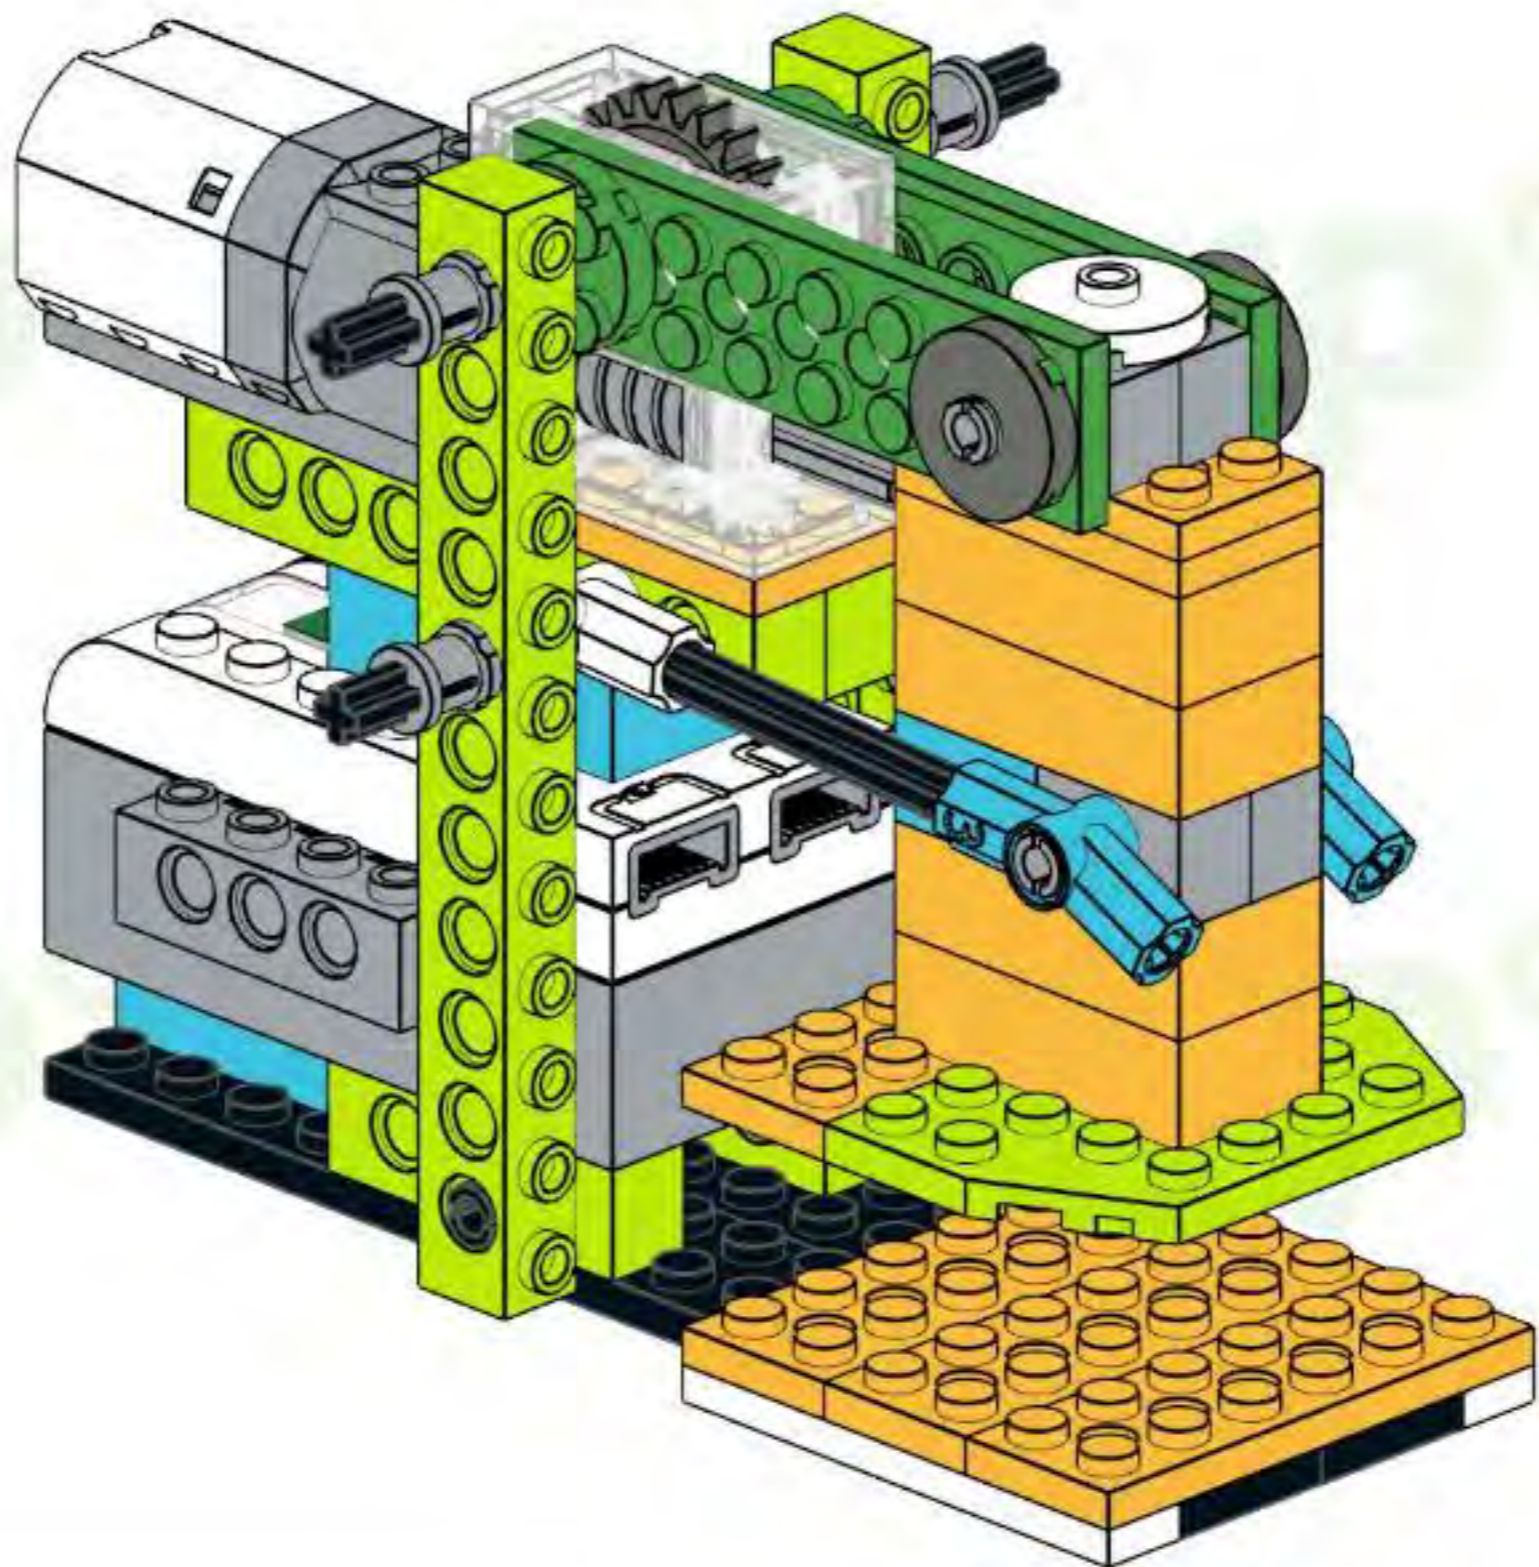

2x

Row 1: A sequence of four blocks. The first is a yellow rounded rectangle with a green play button. The second is a green square with a white robot head icon and a white hand cursor icon; below it is a white box with the number '3'. The third is a green square with a white robot head icon and a white circular arrow icon. The fourth is a green square with a white robot head icon and a white hourglass icon; below it is a white box with the number '1.3'.